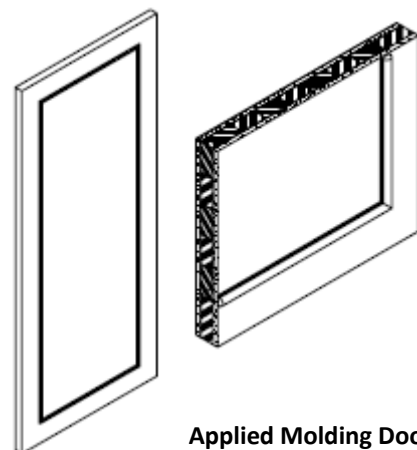

Fire-Rated Door

Fire Door Series

- Veneer Faces
- Solid Core: Particleboard and Bonded and Abrasive Planed

Warranty: Lifetime on door construction for interior use. Not responsible for scratches or future damage to decorative door facing.

• Available Dimensions:

Type Size Rated	Single		Pairs	
	Max.		Max.	
	W	H	W	H
20 Minute	4'0"	9'0"	8'0"	9'0"
45 Minute	4'0"	9'0"	8'0"	9'0"
60 Minute	4'0"	9'0"	8'0"	9'0"
90 Minute	4'0"	9'0"	8'0"	9'0"