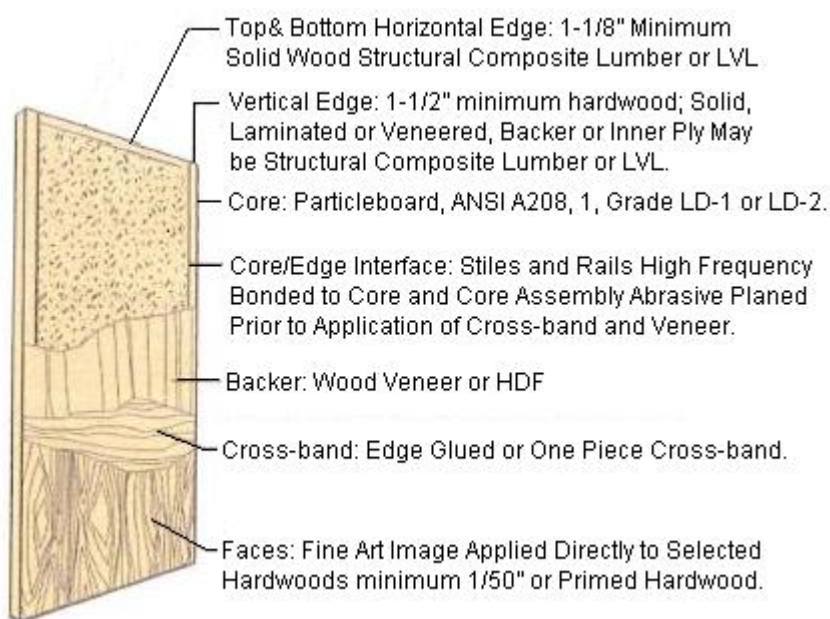

Fire-Rated Door

Fire Door Series

- Veneer Faces
- Solid Core: Particleboard and Bonded and Abrasive Planed

Warranty: Lifetime on door construction for interior use. Not responsible for scratches or future damage to decorative door facing.

• Available Dimensions:

Type Size Rated	Single		Pairs	
	Max.		Max.	
	W	H	W	H
20 Minute	4'0"	9'0"	8'0"	9'0"
45 Minute	4'0"	9'0"	8'0"	9'0"
60 Minute	4'0"	9'0"	8'0"	9'0"
90 Minute	4'0"	9'0"	8'0"	9'0"