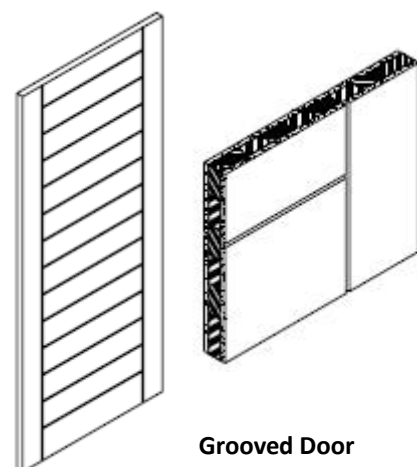

Fire-Rated Door

Fire Door Series

- Veneer Faces
- Solid Core: Particleboard and Bonded and Abrasive Planed

Warranty: Lifetime on door construction for interior use. Not responsible for scratches or future damage to decorative door facing.

• Available Dimensions:

Type Size Rated	Single		Pairs	
	Max.		Max.	
	W	H	W	H
20 Minute	4'0"	9'0"	8'0"	9'0"
45 Minute	4'0"	9'0"	8'0"	9'0"
60 Minute	4'0"	9'0"	8'0"	9'0"
90 Minute	4'0"	9'0"	8'0"	9'0"