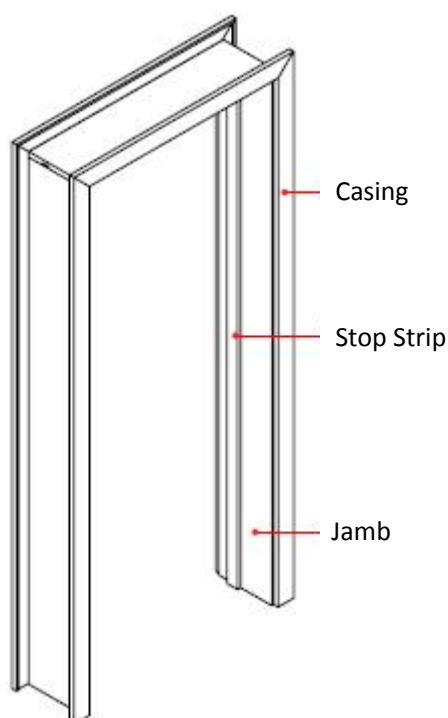

Adjustable Jamb & Casing

Door Accessories

1. Material:

- Jamb: 3/4" Engineered Solid Wood
- Stop Strip: Solid Wood
- Casing: Solid Wood

2. Finish:

A. Stained: DSI Standard Wood Veneer

- Maple/Cherry/Ash/Chinese Catalpa/Birch/Basswood/Okuomi
- Grain: Semi-open or Close

B. Painted: Match the Control Sample from the Customer.

3. Configuration Details:

Hinged Door

Sliding Door

4. Comments:

- Door jamb & stop strip & casing are normally produced 2" longer to be trimmed to fit on job site.
- Slab door stop is shipped loose for field assembly.
- The custom ones are available upon request as well.