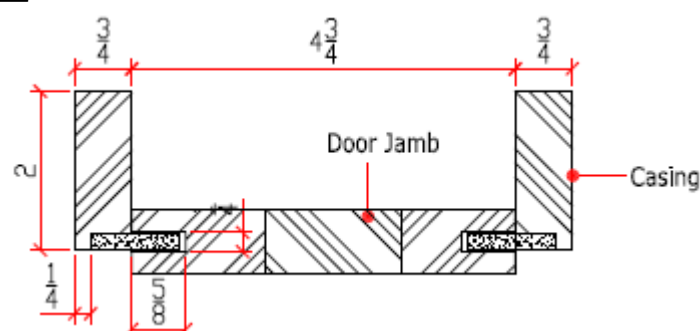

Adjustable Jamb & Casing

Door Accessories

1. Material:

- Jamb: 3/4" Engineered Solid Wood
- Stop Strip: Solid Wood
- Casing: Solid Wood

2. Finish:

A. Stained: DSI Standard Wood Veneer

- Maple/Cherry/Ash/Chinese Catalpa/Birch/Basswood/Okuomi
- Grain: Semi-open or Close

B. Painted: Match the Control Sample from the Customer.

3. Configuration Details:

Hinged Door

Sliding Door

4. Comments:

- Door jamb & stop strip & casing are normally produced 2" longer to be trimmed to fit on job site.
- Slab door stop is shipped loose for field assembly.
- The custom ones are available upon request as well.