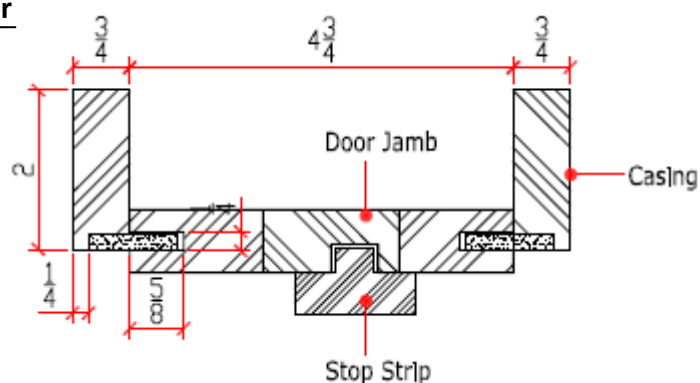

Adjustable Jamb & Casing

Door Accessories

1. Material:

- Jamb: 3/4" Engineered Solid Wood
- Stop Strip: Solid Wood
- Casing: Solid Wood

2. Finish:

A. Stained: DSI Standard Wood Veneer

- Maple/Cherry/Ash/Chinese Catalpa/Birch/Basswood/Okuomi
- Grain: Semi-open or Close

B. Painted: Match the Control Sample from the Customer.

3. Configuration Details:

Hinged Door

Sliding Door

4. Comments:

- Door jamb & stop strip & casing are normally produced 2" longer to be trimmed to fit on job site.
- Slab door stop is shipped loose for field assembly.
- The custom ones are available upon request as well.