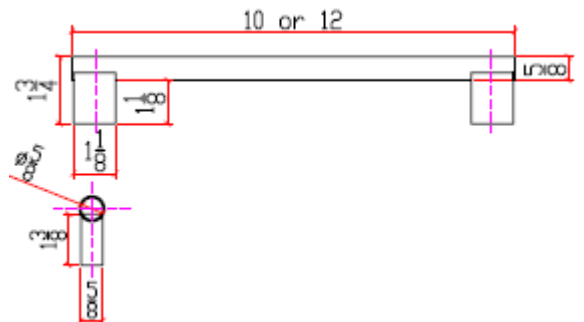

Surfaced Pull

Door Hardware

Door Pull (Stainless Steel)*

Art. No.	Dimension	Finish
SS100-B	10"L x 2-1/8"W	Brushed
SS100-P	12"L x 2-1/8"W	Polished

Door Pull -A (Stainless Steel) *

Art. No.	Dimension	Finish
SS101-B	10"L x 2-1/4"W	Brushed
SS101-P	12"L x 2-1/4"W	Polished

Door Pull-B (Stainless Steel) *

Art. No.	Dimension	Finish
SS102-B	10"L x 1-3/4"W	Brushed
SS102-P	12"L x 1-3/4"W	Polished

Door Pull-C (SS With Leather) *

Art. No.	Dimension	Finish
SS200-B	10"L x 2-1/8"W	Brushed + Leather
SS200-P	12"L x 2-1/8"W	Polished + Leather