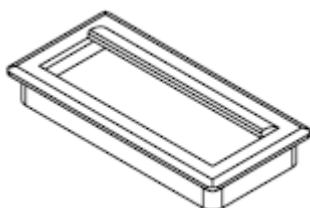

RP-003

Standard Finish: Brushed

Optional Finish: Polished