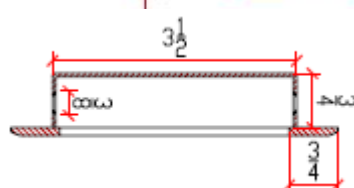

Recessed Pull

Door Hardware

RP-001

Standard Finish: Brushed

Optional Finish: Polished

RP-002

Standard Finish: Brushed

Optional Finish: Polished

RP-003

Standard Finish: Brushed

Optional Finish: Polished

RP-004

Standard Finish: Brushed

Optional Finish: Polished