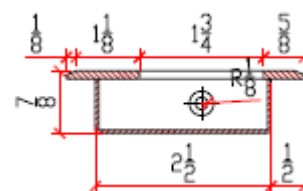

Recessed Pull

Door Hardware

RP-001

Standard Finish: Brushed

Optional Finish: Polished

RP-002

Standard Finish: Brushed

Optional Finish: Polished

RP-003

Standard Finish: Brushed

Optional Finish: Polished

RP-004

Standard Finish: Brushed

Optional Finish: Polished