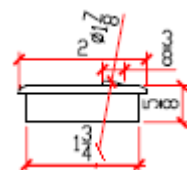

Recessed Pull

Door Hardware

RP-001

Standard Finish: Brushed

Optional Finish: Polished

RP-002

Standard Finish: Brushed

Optional Finish: Polished

RP-003

Standard Finish: Brushed

Optional Finish: Polished

RP-004

Standard Finish: Brushed

Optional Finish: Polished