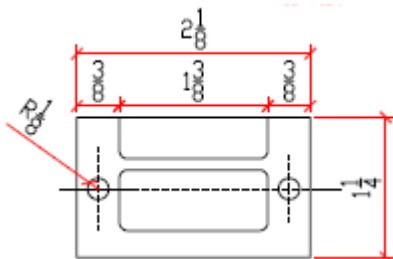

Door Latch & Finger Pull

Door Hardware

BL-10

Standard Finish: Brushed
Optional Finish: Polished

RL-30

Standard Finish: Brushed
Optional Finish: Polished

RP-005

Standard Finish: Brushed
Optional Finish: Polished