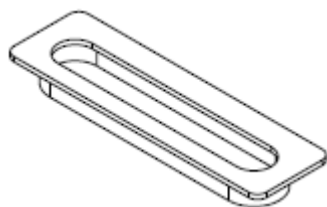

Recessed Pull

Door Hardware

RP-001

Standard Finish: Brushed

Optional Finish: Polished