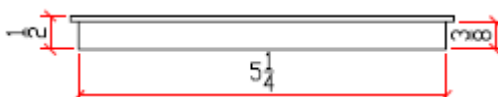

Recessed Pull

Door Hardware

RP-001

Standard Finish: Brushed

Optional Finish: Polished

RP-002

Standard Finish: Brushed

Optional Finish: Polished

RP-003

Standard Finish: Brushed

Optional Finish: Polished

RP-004

Standard Finish: Brushed

Optional Finish: Polished