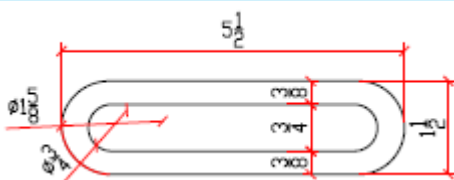

Recessed Pull

Door Hardware

RP-001

Standard Finish: Brushed

Optional Finish: Polished

RP-002

Standard Finish: Brushed

Optional Finish: Polished

RP-003

Standard Finish: Brushed

Optional Finish: Polished

RP-004

Standard Finish: Brushed

Optional Finish: Polished