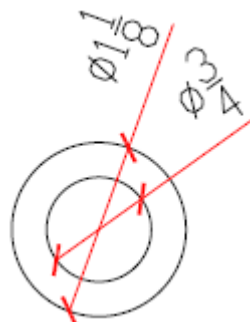

Door Latch & Finger Pull

Door Hardware

BL-10

Standard Finish: Brushed
Optional Finish: Polished

RL-30

Standard Finish: Brushed
Optional Finish: Polished

RP-005

Standard Finish: Brushed
Optional Finish: Polished