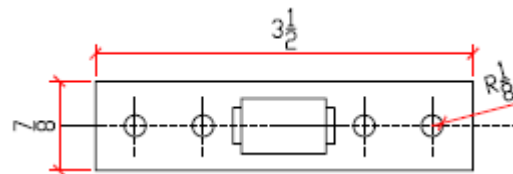

Door Latch & Finger Pull

Door Hardware

BL-10

Standard Finish: Brushed
Optional Finish: Polished

RL-30

Standard Finish: Brushed
Optional Finish: Polished

RP-005

Standard Finish: Brushed
Optional Finish: Polished