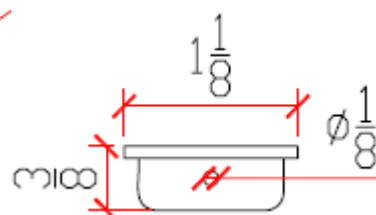

Door Latch & Finger Pull

Door Hardware

BL-10

Standard Finish: Brushed
Optional Finish: Polished

RL-30

Standard Finish: Brushed
Optional Finish: Polished

RP-005

Standard Finish: Brushed
Optional Finish: Polished