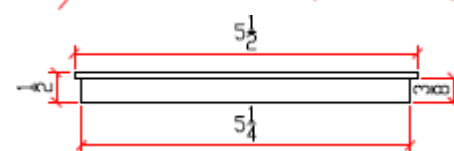

Recessed Pull

Door Hardware

RP-001

Standard Finish: Brushed

Optional Finish: Polished

RP-002

Standard Finish: Brushed

Optional Finish: Polished

RP-003

Standard Finish: Brushed

Optional Finish: Polished

RP-004

Standard Finish: Brushed

Optional Finish: Polished