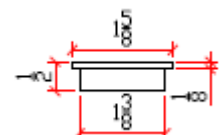

Recessed Pull

Door Hardware

RP-001

Standard Finish: Brushed

Optional Finish: Polished

RP-002

Standard Finish: Brushed

Optional Finish: Polished

RP-003

Standard Finish: Brushed

Optional Finish: Polished

RP-004

Standard Finish: Brushed

Optional Finish: Polished