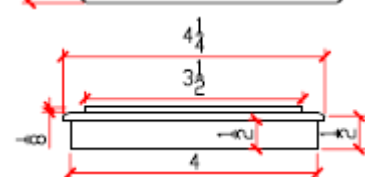

Recessed Pull

Door Hardware

RP-001

Standard Finish: Brushed

Optional Finish: Polished

RP-002

Standard Finish: Brushed

Optional Finish: Polished

RP-003

Standard Finish: Brushed

Optional Finish: Polished

RP-004

Standard Finish: Brushed

Optional Finish: Polished