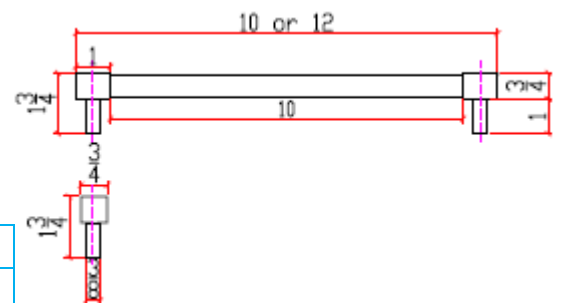

Surfaced Pull

Door Hardware

Door Pull (Stainless Steel)*

Art. No.	Dimension	Finish
SS100-B	10"L x 2-1/8"W	Brushed
SS100-P	12"L x 2-1/8"W	Polished

Door Pull -A (Stainless Steel) *

Art. No.	Dimension	Finish
SS101-B	10"L x 2-1/4"W	Brushed
SS101-P	12"L x 2-1/4"W	Polished

Door Pull-B (Stainless Steel) *

Art. No.	Dimension	Finish
SS102-B	10"L x 1-3/4"W	Brushed
SS102-P	12"L x 1-3/4"W	Polished

Door Pull-C (SS With Leather) *

Art. No.	Dimension	Finish
SS200-B	10"L x 2-1/8"W	Brushed + Leather
SS200-P	12"L x 2-1/8"W	Polished + Leather