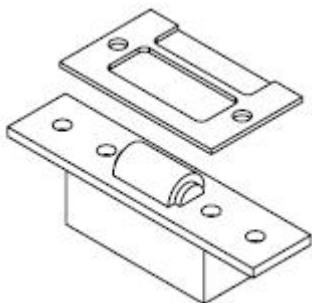

Door Latch & Finger Pull

Door Hardware

BL-10

Standard Finish: Brushed
Optional Finish: Polished

RL-30

Standard Finish: Brushed
Optional Finish: Polished

RP-005

Standard Finish: Brushed
Optional Finish: Polished