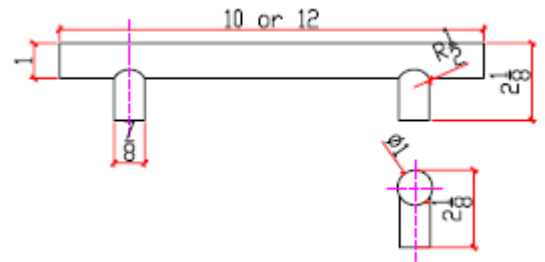

Surfaced Pull

Door Hardware

Door Pull (Stainless Steel)*

Art. No.	Dimension	Finish
SS100-B	10"L x 2-1/8"W	Brushed
SS100-P	12"L x 2-1/8"W	Polished

Door Pull -A (Stainless Steel) *

Art. No.	Dimension	Finish
SS101-B	10"L x 2-1/4"W	Brushed
SS101-P	12"L x 2-1/4"W	Polished

Door Pull-B (Stainless Steel) *

Art. No.	Dimension	Finish
SS102-B	10"L x 1-3/4"W	Brushed
SS102-P	12"L x 1-3/4"W	Polished

Door Pull-C (SS With Leather) *

Art. No.	Dimension	Finish
SS200-B	10"L x 2-1/8"W	Brushed + Leather
SS200-P	12"L x 2-1/8"W	Polished + Leather