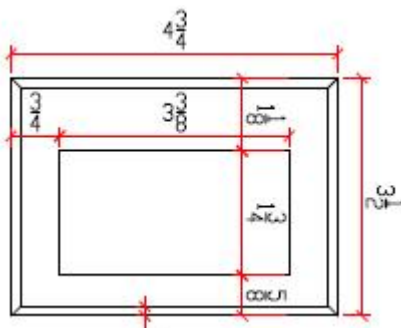

Recessed Pull

Door Hardware

RP-001

Standard Finish: Brushed

Optional Finish: Polished

RP-002

Standard Finish: Brushed

Optional Finish: Polished

RP-003

Standard Finish: Brushed

Optional Finish: Polished

RP-004

Standard Finish: Brushed

Optional Finish: Polished