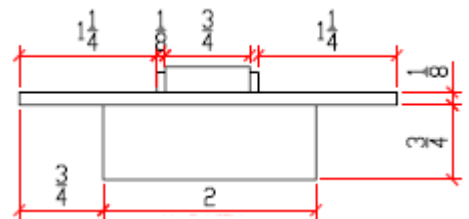

RL-30

Standard Finish: Brushed
Optional Finish: Polished