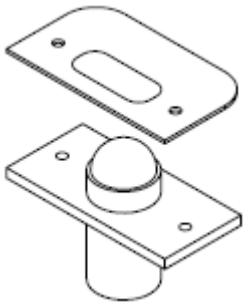

Door Latch & Finger Pull

Door Hardware

BL-10

Standard Finish: Brushed
Optional Finish: Polished