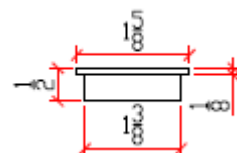

Recessed Pull

Door Hardware

RP-001

Standard Finish: Brushed

Optional Finish: Polished

RP-002

Standard Finish: Brushed

Optional Finish: Polished

RP-003

Standard Finish: Brushed

Optional Finish: Polished

RP-004

Standard Finish: Brushed

Optional Finish: Polished