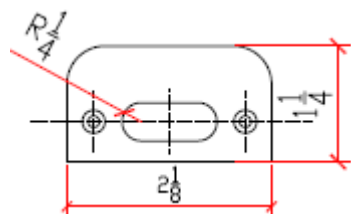

Door Latch & Finger Pull

Door Hardware

BL-10

Standard Finish: Brushed
Optional Finish: Polished