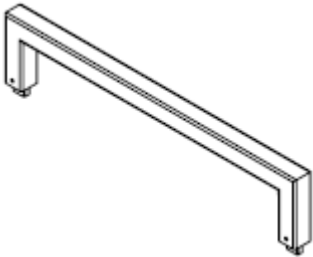

Surfaced Pull

Door Hardware

Door Pull (Stainless Steel)*

Art. No.	Dimension	Finish
SS100-B	10"L x 2-1/8"W	Brushed
SS100-P	12"L x 2-1/8"W	Polished

Door Pull -A (Stainless Steel) *

Art. No.	Dimension	Finish
SS101-B	10"L x 2-1/4"W	Brushed
SS101-P	12"L x 2-1/4"W	Polished

Door Pull-B (Stainless Steel) *

Art. No.	Dimension	Finish
SS102-B	10"L x 1-3/4"W	Brushed
SS102-P	12"L x 1-3/4"W	Polished

Door Pull-C (SS With Leather) *

Art. No.	Dimension	Finish
SS200-B	10"L x 2-1/8"W	Brushed + Leather
SS200-P	12"L x 2-1/8"W	Polished + Leather