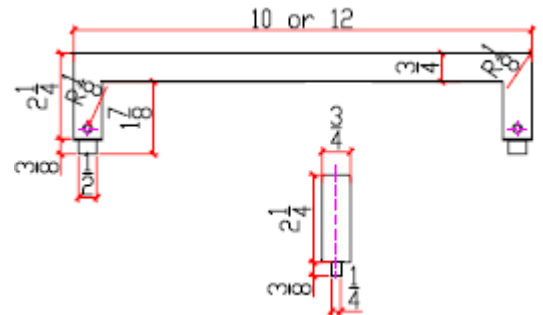

Surfaced Pull

Door Hardware

Door Pull (Stainless Steel)*

Art. No.	Dimension	Finish
SS100-B	10"L x 2-1/8"W	Brushed
SS100-P	12"L x 2-1/8"W	Polished

Door Pull -A (Stainless Steel) *

Art. No.	Dimension	Finish
SS101-B	10"L x 2-1/4"W	Brushed
SS101-P	12"L x 2-1/4"W	Polished

Door Pull-B (Stainless Steel) *

Art. No.	Dimension	Finish
SS102-B	10"L x 1-3/4"W	Brushed
SS102-P	12"L x 1-3/4"W	Polished

Door Pull-C (SS With Leather) *

Art. No.	Dimension	Finish
SS200-B	10"L x 2-1/8"W	Brushed + Leather
SS200-P	12"L x 2-1/8"W	Polished + Leather