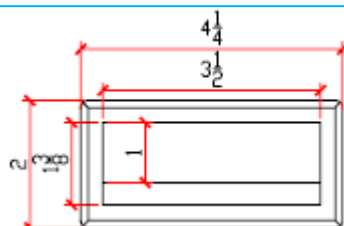

Recessed Pull

Door Hardware

RP-001

Standard Finish: Brushed

Optional Finish: Polished

RP-002

Standard Finish: Brushed

Optional Finish: Polished

RP-003

Standard Finish: Brushed

Optional Finish: Polished

RP-004

Standard Finish: Brushed

Optional Finish: Polished