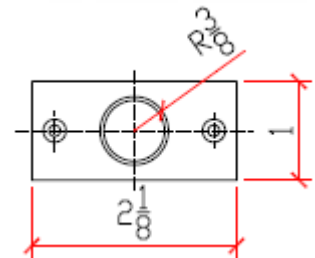

Door Latch & Finger Pull

Door Hardware

BL-10

Standard Finish: Brushed
Optional Finish: Polished