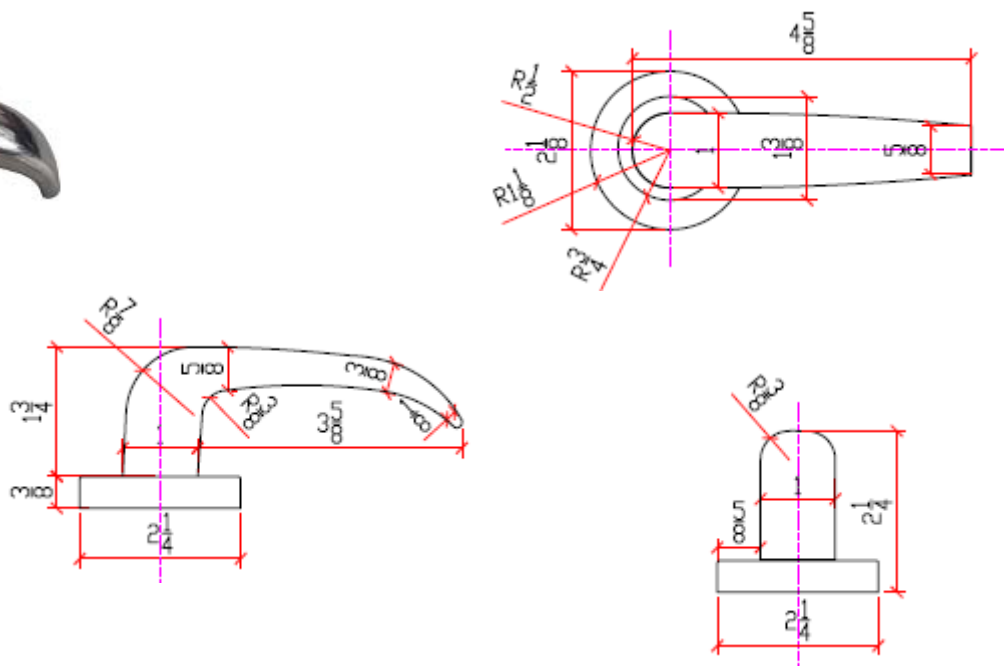

Door Lever

Door Hardware

DL100

Standard Finish: Brushed

Optional Finish: Polished