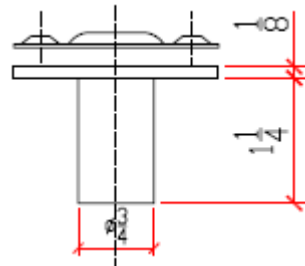

Door Latch & Finger Pull

Door Hardware

BL-10

Standard Finish: Brushed
Optional Finish: Polished