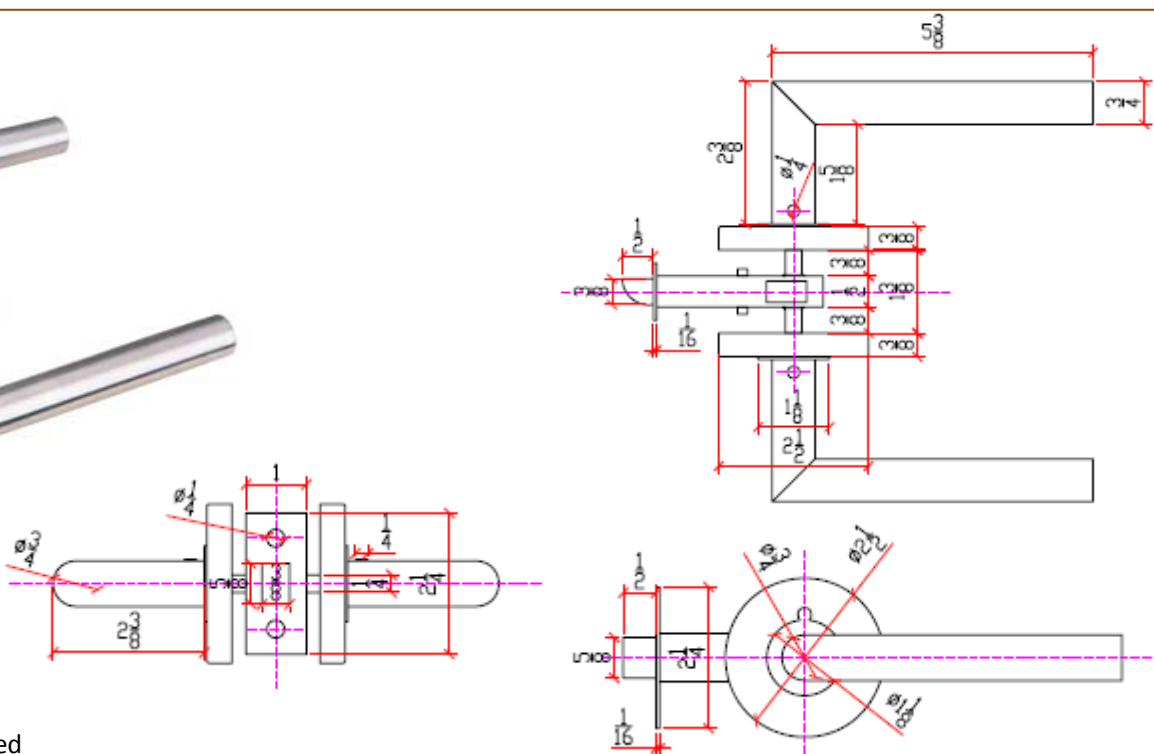

DL200

Standard Finish: Brushed

Optional Finish: Polished